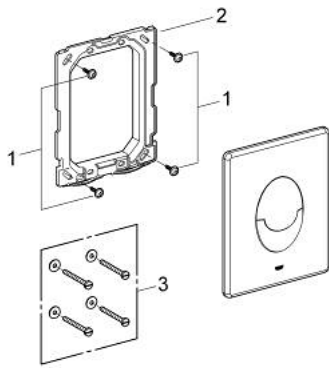

38 964 KV0 **START FLUSH PLATE**

PRODUCT DESCRIPTION

- Tyc: glossy black
- for dual flush or start & stop actuation
- for pneumatic discharge valve AV1
- vertical installation
- 156 x 197 mm
- material: ABS
- GROHE LongLife finish
- GROHE EcoJoy - Less water, perfect flow

38 964 KV0 **START FLUSH PLATE**

SPARE PARTS

- 1: Screw (Spare part-nr. 6636200M)
 - 2: Mounting frame (Spare part-nr. 43207000)
 - 3: Fixing set (Spare part-nr. 4308500M)*
- * Optional accessories