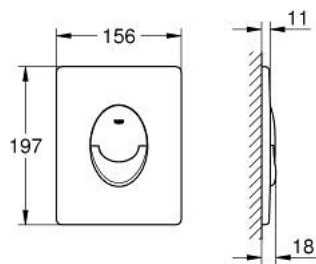

38 964 KV0 **START FLUSH PLATE**

PRODUCT DESCRIPTION

- Tyc: glossy black
- for dual flush or start & stop actuation
- for pneumatic discharge valve AV1
- vertical installation
- 156 x 197 mm
- material: ABS
- GROHE LongLife finish
- GROHE EcoJoy - Less water, perfect flow

38 964 KV0 **START FLUSH PLATE**

SPARE PARTS

- 1: Screw (Spare part-nr. 6636200M)
 - 2: Mounting frame (Spare part-nr. 43207000)
 - 3: Fixing set (Spare part-nr. 4308500M)*
- * Optional accessories