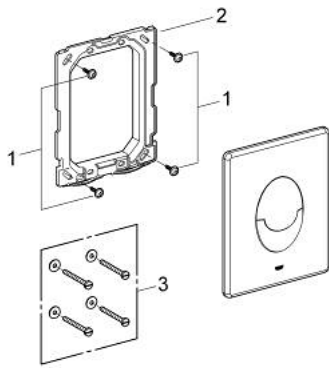

38 964 SH0 **START FLUSH PLATE**

PRODUCT DESCRIPTION

- Colour: alpine white
- for dual flush or start & stop actuation
- for pneumatic discharge valve
- vertical installation
- 156 x 197 mm
- material: ABS
- GROHE LongLife finish
- GROHE EcoJoy - less water, perfect flow

38 964 SH0 **START FLUSH PLATE**

SPARE PARTS

1: Screw (Spare part-nr. 6636200M)

2: Frame (Spare part-nr. 43207000)

3: Fixing set (Spare part-nr. 4308500M)*

* Optional accessories