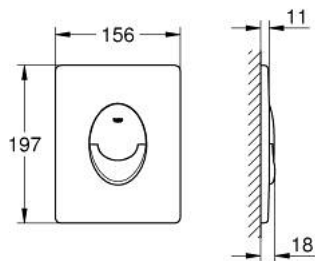

38 964 SH0 **START FLUSH PLATE**

PRODUCT DESCRIPTION

- Colour: alpine white
- for dual flush or start & stop actuation
- for pneumatic discharge valve
- vertical installation
- 156 x 197 mm
- material: ABS
- GROHE LongLife finish
- GROHE EcoJoy - less water, perfect flow

38 964 SH0 **START FLUSH PLATE**

SPARE PARTS

1: Screw (Spare part-nr. 6636200M)

2: Frame (Spare part-nr. 43207000)

3: Fixing set (Spare part-nr. 4308500M)*

* Optional accessories