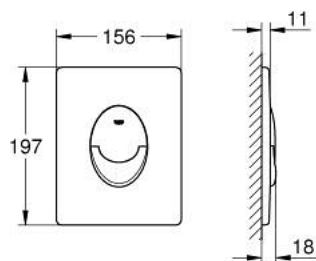

## 38 964 SH0 **START FLUSH PLATE**

### PRODUCT DESCRIPTION

- Tyc: alpine white
- for dual flush or start & stop actuation
- for pneumatic discharge valve
- vertical installation
- 156 x 197 mm
- material: ABS
- GROHE LongLife finish
- GROHE EcoJoy - Less water, perfect flow