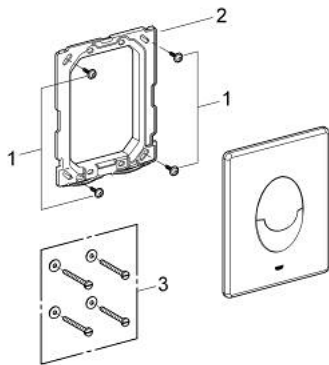

## 38 964 SH0 **START FLUSH PLATE**

### PRODUCT DESCRIPTION

- Tyc: alpine white
- for dual flush or start & stop actuation
- for pneumatic discharge valve
- vertical installation
- 156 x 197 mm
- material: ABS
- GROHE LongLife finish
- GROHE EcoJoy - Less water, perfect flow