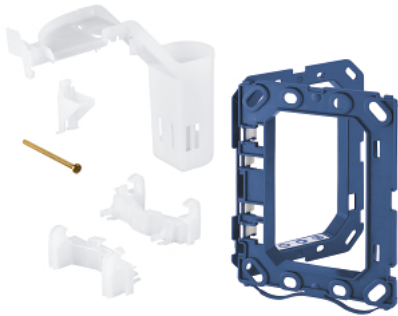

## 38 967 000 GROHE FRESH RETROFIT SET

### PRODUCT DESCRIPTION

- for GROHE flushing cisterns with pneumatic discharge valve and small inspection shaft
- not suitable for Skate Cosmopolitan with wood or glass or metal surface
- fixing frame with opening function
- with box for support of aromatic tabs
- for all GROHE flush plates 156 x 197 mm

38 967 000 **GROHE FRESH RETROFIT SET**

**SPARE PARTS**

1: Mounting frame (Spare part-nr. 42358000)

1.1: Screw (Spare part-nr. 6636200M)