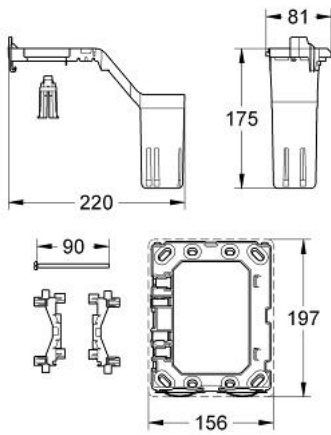

### PRODUCT DESCRIPTION

- for GROHE flushing cisterns with pneumatic discharge valve and small inspection shaft
- not suitable for Skate Cosmopolitan with wood or glass or metal surface
- fixing frame with opening function
- with box for support of aromatic tabs
- for all GROHE flush plates 156 x 197 mm

38 967 000 **GROHE FRESH RETROFIT SET**

**SPARE PARTS**

1: Mounting frame (Spare part-nr. 42358000)

1.1: Screw (Spare part-nr. 6636200M)