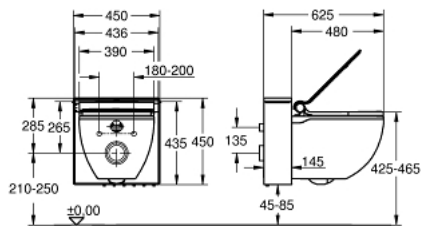

39 111 SH0 GROHE SENSA IGS SHOWER TOILET COMPLETE SYSTEM FOR CONCEALED FLUSHING CISTERNS, WALL-HUNG

PRODUCT DESCRIPTION (1/2)

- Tyc: alpine white
- GROHE Hygiene decalcification program, unique 70°C hot water cleaning for entire water system, automatic shower cleaning before and after every use
- GROHE DreamSpray technology:
- separate water way for front spray
- aerated shower spray
- oscillating spray (automatic forward and reverse motion of the spray)
- pulsating spray for massage
- adjustable spray intensity
- automatic pre- and post-rinsing of spray nozzle with fresh water
- warm water with adjustable temperature
- Additional functions:
- warm air dryer with adjustable temperature
- odor extraction with filter
- Duroplast WC seat and lid with soft close function
- push and turn seat control operation
- 4 programmable user profiles for remote controller
- power switch
- inside night lighting
- hidden water supply and power supply connections
- includes:
- touchscreen remote control with wall-mounted holder
- batteries for remote controller
- active carbon filter
- fixing and connecting material
- flush pipe
- installation guide, manual
- cable with system plug on device
- pressure 0.1 - 1.0 MPa (1 - 10 bar)
- nominal voltage 220-240 V AC 1400 W
- main frequency 50-60 Hz
- type of protection IPX4

Pure Freude
an Wasser

39 111 SH0 GROHE SENSIA IGS SHOWER TOILET COMPLETE SYSTEM FOR CONCEALED FLUSHING CISTERNS, WALL-HUNG

PRODUCT DESCRIPTION (2/2)

- complying with EN 1717/13077
- CE approved
- SH0: alpine white ceramic, housing, front, seat and lid