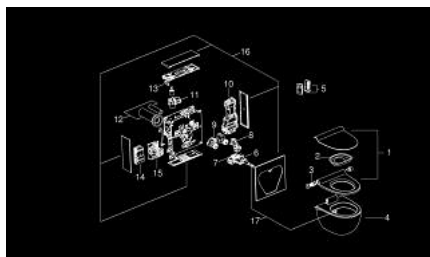

Pure Freude
an Wasser

39 111 SH0 GROHE SENSIA IGS SHOWER TOILET COMPLETE SYSTEM FOR CONCEALED FLUSHING CISTERNS, WALL-HUNG

PRODUCT DESCRIPTION (2/2)

- complying with EN 1717/13077
- CE approved
- SH0: alpine white ceramic, housing, front, seat and lid

39 111 SH0 GROHE SENSIA IGS SHOWER TOILET COMPLETE SYSTEM FOR CONCEALED FLUSHING CISTERNS, WALL-HUNG

SPARE PARTS

- 1: WC seat and lid (Spare part-nr. 14913000)
- 2: Splash protection (Spare part-nr. 14914000)
- 3: Operating unit (Spare part-nr. 14916000)
- 4: WC ceramic (Spare part-nr. 14900000)
- 5: Remote control (Spare part-nr. 14915000)
- 6: Shower unit (Spare part-nr. 14904000)
- 7: Interface print (Spare part-nr. 14908000)
- 8: Dryer (Spare part-nr. 14905000)
- 9: Flush device (Spare part-nr. 14910000)
- 10: Boiler (Spare part-nr. 14902000)
- 11: Odour extraction (Spare part-nr. 14909000)
- 12: Connecting pipe (Spare part-nr. 14917000)
- 13: LED-print (Spare part-nr. 14907000)
- 14: Electronic (Spare part-nr. 14906000)
- 15: Pump (Spare part-nr. 14903000)
- 16: Panel set (Spare part-nr. 14911SH0)
- 17: Spray (Spare part-nr. 14912000)