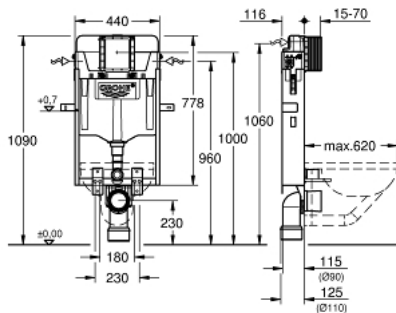

39 165 000 UNISSET ELEMENT FOR WC

PRODUCT DESCRIPTION

- with flushing cistern GD 2, 6 - 9 l
- 778 x 440 x 116 mm
- for single installation
- 2 WC fixing bolts
- distance of fixing bolts 180/230 mm
- fixing device for ceramic
- outlet bend Ø 90 mm
- reducer Ø 90/110 mm
- inlet and outlet connecting set
- flushing cistern GD 2, 6 - 9 l, containing following features:
- adjustment ex factory 6 l and 3 l
- pneumatic discharge valve offering 3 modes of operation: dual flush or start/stop or single flush
- water supply from left/right/back or top
- low noise (group I acc. to German Noise Specification)
- cistern insulated against condensation
- ½" angle valve with push fit flexible hose union
- no tools required for the installation of the inspection shaft including protection during construction phase
- for vertical or horizontal use
- preparation for shower toilets with additional accessory 40 899 000 (sold separately)
- for mounting of small flush plates please order revision shaft 40 911 000 (sold separately)