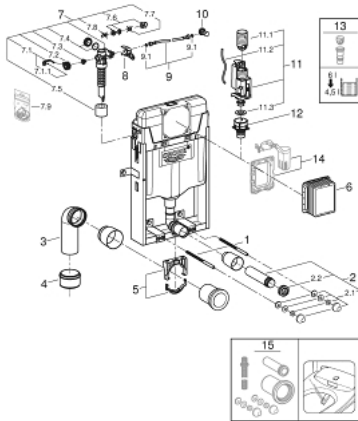

39 165 000 UNISSET ELEMENT FOR WC

SPARE PARTS

- 1: Threaded bolt (Spare part-nr. 4276400M)
- 2: WC inlet and outlet connecting set (Spare part-nr. 37311K00)
- 2.1: Basin fastening (Spare part-nr. 43511SH0)
- 2.2: Connector (Spare part-nr. 37119000)
- 3: Reducer (Spare part-nr. 42242000)
- 4: PP-outlet bend Ø 90 mm (Spare part-nr. 42327000)
- 5: Support for outlet bend (Spare part-nr. 42243000)
- 6: Inspection shaft (Spare part-nr. 66783000)
- 7: Filling valve (Spare part-nr. 37095000)
- 7.1: Lever (Spare part-nr. 43734000)
- 7.1.1: Seal (Spare part-nr. 4377000M)
- 7.2: Valve head (Spare part-nr. 43536000)
- 7.3: Membrane (Spare part-nr. 4375800M)
- 7.4: Screw cap (Spare part-nr. 43735000)
- 7.5: Valve FLOAT, 5 pcs.. (Spare part-nr. 4379100M)
- 7.6: Set of seals (Spare part-nr. 43722000)*
- 8: Support device (Spare part-nr. 42246000)
- 9: Connecting hose (Spare part-nr. 42397000)
- 9.1: Sealing washer (Spare part-nr. 0319100M)
- 10: Service valve pack 10 (Spare part-nr. 42343000)
- 11: Dual Flush discharge valve AV1 (Spare part-nr. 42320000)
- 11.1: Extension for overflow pipe (Spare part-nr. 42313000)
- 11.2: Pneumatic hose (Spare part-nr. 42319000)
- 11.3: Seal (Spare part-nr. 42310000)
- 12: Valve seat for GD2 (Spare part-nr. 42315000)
- 13: 4.5 l adapter for GD2 (Spare part-nr. 42333000)*
- 14: Retrofit set (Spare part-nr. 38796000)*
- 15: Retrofit kit for shower toilets Sensia Arena and Sensia Pro (Spare part-nr. 40899000)*

* Optional accessories