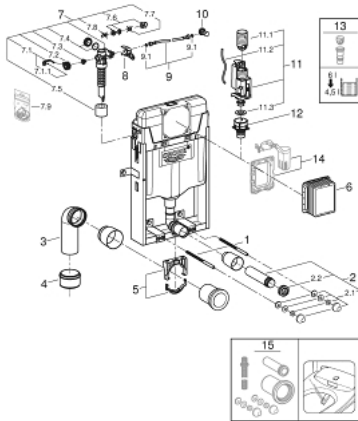

39 165 000 UNISSET ELEMENT FOR WC

SPARE PARTS

- 1: Threaded bolt (Spare part-nr. 4276400M)
- 2: WC inlet and outlet connecting set (Spare part-nr. 37311K00)
- 2.1: Basin fastening (Spare part-nr. 43511SH0)
- 2.2: Connector (Spare part-nr. 37119000)
- 3: Reducer (Spare part-nr. 42242000)
- 4: PP-outlet bend Ø 90 mm (Spare part-nr. 42327000)
- 5: Support for outlet bend (Spare part-nr. 42243000)
- 6: Inspection shaft (Spare part-nr. 66783000)
- 7: Filling valve (Spare part-nr. 37095000)
- 7.1: Lever (Spare part-nr. 43734000)
- 7.1.1: Seal (Spare part-nr. 4377000M)
- 7.2: Valve head (Spare part-nr. 43536000)
- 7.3: Membrane (Spare part-nr. 4375800M)
- 7.4: Screw cap (Spare part-nr. 43735000)
- 7.5: Valve float, 5 pcs. (Spare part-nr. 4379100M)
- 7.6: Set of seals (Spare part-nr. 43722000)*
- 8: Support device (Spare part-nr. 42246000)
- 9: Connecting hose (Spare part-nr. 42397000)
- 9.1: Sealing washer (Spare part-nr. 0319100M)
- 10: Angle valve (Spare part-nr. 42343000)
- 11: Dual Flush discharge valve AV1 (Spare part-nr. 42320000)
- 11.1: Extension for overflow pipe (Spare part-nr. 42313000)
- 11.2: Pneumatic hose (Spare part-nr. 42319000)
- 11.3: Seal (Spare part-nr. 42310000)
- 12: Valve seat for GD2 (Spare part-nr. 42315000)
- 13: 4.5 l adapter for GD2 (Spare part-nr. 42333000)*
- 14: Retrofit set (Spare part-nr. 38796000)*
- 15: Retrofit kit for shower toilets Sensia Arena and Sensia Pro (Spare part-nr. 40899000)*

* Optional accessories