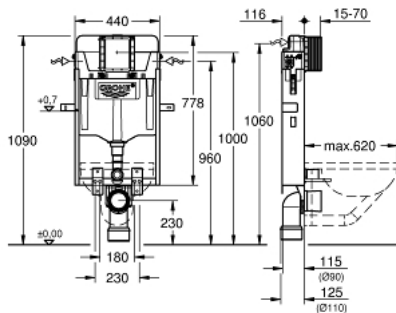

39 165 000 UNISET ELEMENT FOR WC

PRODUCT DESCRIPTION

- with flushing cistern GD 2, 6 - 9 l
- 778 x 440 x 116 mm
- for single installation
- 2 WC fixing bolts
- distance of fixing bolts 180/230 mm
- fixing device for ceramic
- outlet bend Ø 90 mm
- reducer Ø 90/110 mm
- inlet and outlet connecting set
- flushing cistern GD 2, 6 - 9 l, containing following features:
 - adjustment ex factory 6 l and 3 l
 - pneumatic discharge valve offering 3 modes of operation: dual flush or start/stop or single flush
 - water supply from left/right/back or top
 - low noise (group I acc. to German Noise Specification)
 - cistern insulated against condensation
 - ½" angle valve with push fit flexible hose union
 - no tools required for the installation of the inspection shaft including protection during construction phase
 - for vertical or horizontal use
 - preparation for shower toilets with additional accessory 40 899 000 (sold separately)
 - for mounting of small flush plates please order revision shaft 40 911 000 (sold separately)