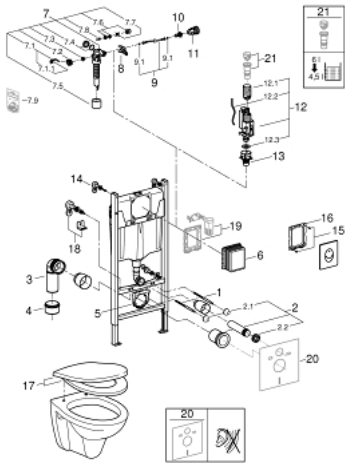

39 190 000 SOLIDO 4-IN-1 SET FOR WC, 1.13 M INSTALLATION HEIGHT

SPARE PARTS

- 1: Threaded bolt (Spare part-nr. 4276400M)
- 2: WC inlet and outlet connecting set (Spare part-nr. 37311K00)
- 2.1: Basin fastening (Spare part-nr. 43511SH0)
- 2.2: Connector (Spare part-nr. 37119000)
- 3: PP-outlet bend $\varnothing$ 90 mm (Spare part-nr. 42327000)
- 4: Reducer (Spare part-nr. 42242000)
- 5: Support for outlet bend (Spare part-nr. 42243000)
- 6: Inspection shaft (Spare part-nr. 66791000)
- 7: Filling valve (Spare part-nr. 37095000)
- 7.1: Lever (Spare part-nr. 43734000)
- 7.1.1: Seal (Spare part-nr. 4377000M)
- 7.2: Valve head (Spare part-nr. 43536000)
- 7.3: Membrane (Spare part-nr. 4375800M)
- 7.4: Screw cap (Spare part-nr. 43735000)
- 7.5: Valve FLOAT, 5 pcs.. (Spare part-nr. 4379100M)
- 7.6: Set of seals (Spare part-nr. 43722000)*
- 8: Support device (Spare part-nr. 42246000)
- 9: Connecting hose (Spare part-nr. 42397000)
- 9.1: Sealing washer (Spare part-nr. 0319100M)
- 10: Service valve pack 10 (Spare part-nr. 42396000)
- 11: Water supply pipe connector (Spare part-nr. 38338000)
- 12: Dual Flush discharge valve AV1 (Spare part-nr. 42320000)
- 12.1: Extension for overflow pipe (Spare part-nr. 42313000)
- 12.2: Pneumatic hose (Spare part-nr. 42319000)
- 12.3: Seal (Spare part-nr. 42310000)
- 13: Valve seat for GD2 (Spare part-nr. 42315000)
- 14: Wall brackets (Spare part-nr. 3855800M)
- 15: Screw (Spare part-nr. 6636200M)
- 16: Frame (Spare part-nr. 43207000)
- 17: WC seat and lid (Spare part-nr. 42466000)
- 18: Xtra wall brackets, flexible placing (Spare part-nr. 38733000)
- 19: Retrofit set (Spare part-nr. 38796000)*
- 20: Set for noise protection (Spare part-nr. 37131000)*
- 21: 4.5 l adapter for GD2 (Spare part-nr. 42333000)*

* Optional accessories