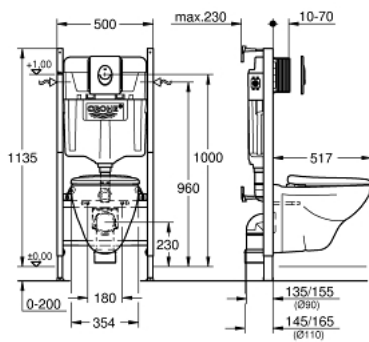

## 39 190 000 **SOLIDO 4-IN-1 SET FOR WC, 1.13 M INSTALLATION HEIGHT**

### PRODUCT DESCRIPTION

- Colour: chrome
- with flushing cistern GD 2
- class 1, full flush 6 l according to EN997
- flushes with 3 l for small flush
- consisting of:
  - Solido Compact element for WC (38 939 000)
  - Perth wall hung WC including seat and lid
  - Start flush plate, chrome, vertical installation (38 964 000)
  - wall brackets (38 558 00M)
  - including Scandinavian adapter 38 338 000

## 39 190 000 SOLIDO 4-IN-1 SET FOR WC, 1.13 M INSTALLATION HEIGHT