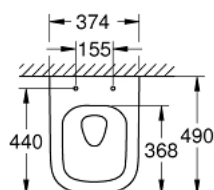

39 206 000 EURO CERAMIC WALL HUNG COMPACT WC

PRODUCT DESCRIPTION

- Colour: alpine white
- for concealed cistern
- horizontal outlet
- GROHE Triple Vortex flushing technology
- wash down
- rimless
- flush volume 5/3 l
- class 1, full flush 6 l, 5 l according to EN997
- flushes with 3 l for small flush
- 49 cm width
- including fixation set
- sanitary ware
- fully skirted with invisible fixation
- compatible with seat and cover 39 330 002 (soft close) and 39 331 002 (without soft close)

39 206 000 EURO CERAMIC WALL HUNG COMPACT WC

SPARE PARTS

1: Fixing set (Spare part-nr. 49024000)