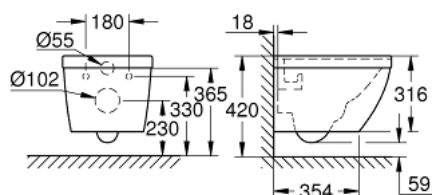

39 206 000 EURO CERAMIC WALL HUNG COMPACT WC

PRODUCT DESCRIPTION

- Colour: alpine white
- for concealed cistern
- horizontal outlet
- GROHE Triple Vortex flushing technology
- wash down
- rimless
- flush volume 5/3 l
- class 1, full flush 6 l, 5 l according to EN997
- flushes with 3 l for small flush
- 49 cm width
- including fixation set
- sanitary ware
- fully skirted with invisible fixation
- compatible with seat and cover 39 330 002 (soft close) and 39 331 002 (without soft close)

39 206 000 EURO CERAMIC WALL HUNG COMPACT WC

SPARE PARTS

1: Fixing set (Spare part-nr. 49024000)