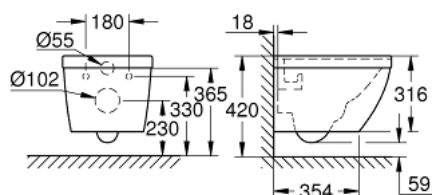

39 206 000 EURO CERAMIC WALL HUNG COMPACT WC

PRODUCT DESCRIPTION

- Tyc: alpine white
- for concealed cistern
- horizontal outlet
- GROHE Triple Vortex flushing technology
- wash down
- rimless
- flush volume 5/3 l
- class 1, full flush 6 l, 5 l according to EN997
- flushes with 3 l for small flush
- 49 cm width
- including fixation set
- sanitary ware
- fully skirted with invisible fixation
- compatible with seat and cover 39 330 002 (soft close) and 39 331 002 (without soft close)

39 206 000 **EURO CERAMIC WALL HUNG COMPACT WC**

SPARE PARTS

1: Fixing set (Spare part-nr. 49024000)