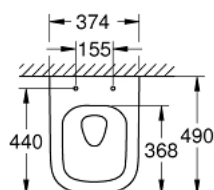

39 206 000 EURO CERAMIC WALL HUNG COMPACT WC

PRODUCT DESCRIPTION

- Tyc: alpine white
- for concealed cistern
- horizontal outlet
- GROHE Triple Vortex flushing technology
- wash down
- rimless
- flush volume 5/3 l
- class 1, full flush 6 l, 5 l according to EN997
- flushes with 3 l for small flush
- 49 cm width
- including fixation set
- sanitary ware
- fully skirted with invisible fixation
- compatible with seat and cover 39 330 002 (soft close) and 39 331 002 (without soft close)

39 206 000 **EURO CERAMIC WALL HUNG COMPACT WC**

SPARE PARTS

1: Fixing set (Spare part-nr. 49024000)