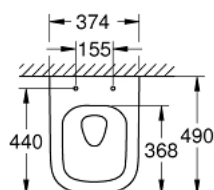

39 206 00H EURO CERAMIC WALL HUNG COMPACT WC WITH HYPERCLEAN

PRODUCT DESCRIPTION

- Colour: alpine white
- for concealed cistern
- horizontal outlet
- GROHE Triple Vortex flushing technology
- wash down
- rimless
- flush volume 5/3 l
- 49 cm width
- including fixation set
- sanitary ware
- fully skirted with invisible fixation
- GROHE HyperClean antibacterial glazing
- GROHE AquaCeramic antistick coating
- compatible with seat and cover 39 330 001 (soft close) and 39 331 001 (without soft close)

39 206 00H **EURO CERAMIC WALL HUNG COMPACT WC WITH HYPERCLEAN**

SPARE PARTS

1: Fixing set (Spare part-nr. 49024000)