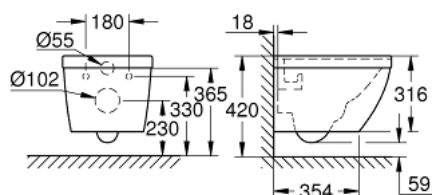

39 206 00H EURO CERAMIC WALL HUNG COMPACT WC WITH HYPERCLEAN

PRODUCT DESCRIPTION

- Colour: alpine white
- for concealed cistern
- horizontal outlet
- GROHE Triple Vortex flushing technology
- wash down
- rimless
- flush volume 5/3 l
- 49 cm width
- including fixation set
- sanitary ware
- fully skirted with invisible fixation
- GROHE HyperClean antibacterial glazing
- GROHE AquaCeramic antistick coating
- compatible with seat and cover 39 330 001 (soft close) and 39 331 001 (without soft close)

39 206 00H **EURO CERAMIC WALL HUNG COMPACT WC WITH HYPERCLEAN**

SPARE PARTS

1: Fixing set (Spare part-nr. 49024000)