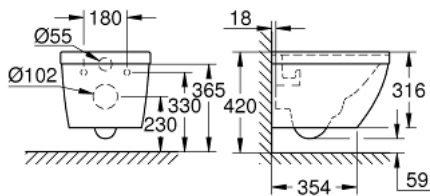

39 206 00H EURO CERAMIC WALL HUNG COMPACT WC WITH HYPERCLEAN

PRODUCT DESCRIPTION

- Tyc: alpine white
- for concealed cistern
- horizontal outlet
- GROHE Triple Vortex flushing technology
- wash down
- rimless
- flush volume 5/3 l
- 49 cm width
- including fixation set
- sanitary ware
- fully skirted with invisible fixation
- GROHE HyperClean antibacterial glazing
- GROHE AquaCeramic antistick coating
- compatible with seat and cover 39 330 001 (soft close) and 39 331 001 (without soft close)

39 206 00H **EURO CERAMIC WALL HUNG COMPACT WC WITH HYPERCLEAN**

SPARE PARTS

1: Fixing set (Spare part-nr. 49024000)