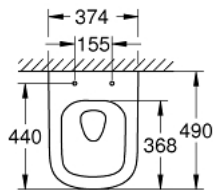

39 206 00H EURO CERAMIC WALL HUNG COMPACT WC WITH HYPERCLEAN

PRODUCT DESCRIPTION

- Tyc: alpine white
- for concealed cistern
- horizontal outlet
- GROHE Triple Vortex flushing technology
- wash down
- rimless
- flush volume 5/3 l
- 49 cm width
- including fixation set
- sanitary ware
- fully skirted with invisible fixation
- GROHE HyperClean antibacterial glazing
- GROHE AquaCeramic antistick coating
- compatible with seat and cover 39 330 001 (soft close) and 39 331 001 (without soft close)

39 206 00H **EURO CERAMIC WALL HUNG COMPACT WC WITH HYPERCLEAN**

SPARE PARTS

1: Fixing set (Spare part-nr. 49024000)