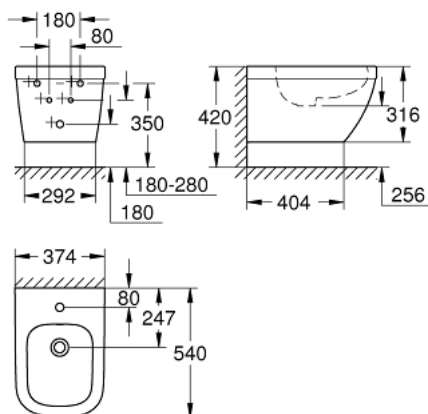

39 208 00H EURO CERAMIC WALL HUNG BIDET WITH HYPERCLEAN

PRODUCT DESCRIPTION

- Colour: alpine white
- 1 hole punched
- with overflow
- including fixation set
- sanitary ware
- fully skirted with invisible fixation
- GROHE HyperClean antibacterial glazing
- GROHE AquaCeramic antistick coating

39 208 00H EURO CERAMIC WALL HUNG BIDET WITH HYPERCLEAN

SPARE PARTS

1: Fixing set (Spare part-nr. 49027000)