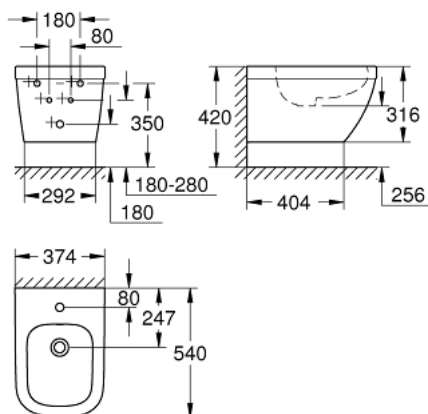

39 208 00H EURO CERAMIC WALL HUNG BIDET WITH HYPERCLEAN

PRODUCT DESCRIPTION

- Tyc: alpine white
- 1 hole punched
- with overflow
- including fixation set
- sanitary ware
- fully skirted with invisible fixation
- GROHE HyperClean antibacterial glazing
- GROHE AquaCeramic antistick coating

39 208 00H EURO CERAMIC WALL HUNG BIDET WITH HYPERCLEAN

SPARE PARTS

1: Fixing set (Spare part-nr. 49027000)