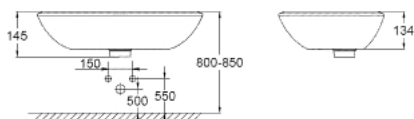

### PRODUCT DESCRIPTION

- Tyc: alpine white
- 500 x 380 mm
- height 145 mm
- sanitary ware
- alpine white
- GROHE HyperClean antibacterial glazing
- Proguard

39 216 000 **EUROSTYLE VESSEL BASIN 50**

**SPARE PARTS**