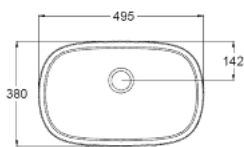

### PRODUCT DESCRIPTION

- Tyc: alpine white
- 500 x 380 mm
- height 145 mm
- sanitary ware
- alpine white
- GROHE HyperClean antibacterial glazing
- Proguard

39 216 000 **EUROSTYLE VESSEL BASIN 50**

**SPARE PARTS**