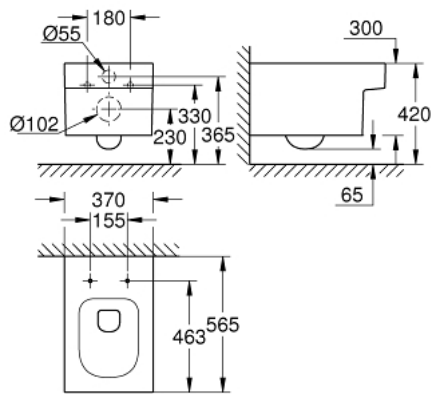

## 39 245 00H CUBE CERAMIC WALL HUNG WC

### PRODUCT DESCRIPTION

- Colour: alpine white
- for concealed cistern
- horizontal outlet
- wash down
- rimless
- class 1, full flush 6 l, 5 l according to EN997
- flushes with 3 l for small flush
- including fixation set
- sanitary ware
- fully skirted with invisible fixation
- GROHE HyperClean antibacterial glazing
- GROHE AquaCeramic antistick coating
- compatible with seat and cover 39 488 000 (soft close)