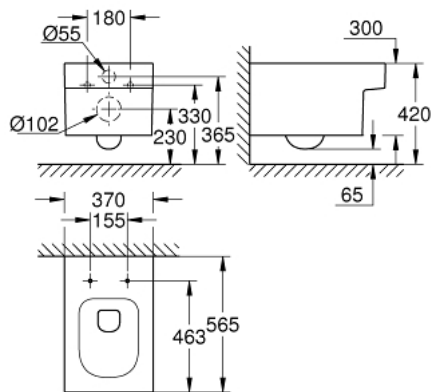

39 245 00H CUBE CERAMIC WALL HUNG WC

PRODUCT DESCRIPTION

- Typ: alpine white
- for concealed cistern
- horizontal outlet
- wash down
- rimless
- class 1, full flush 6 l, 5 l according to EN997
- flushes with 3 l for small flush
- including fixation set
- sanitary ware
- fully skirted with invisible fixation
- GROHE HyperClean antibacterial glazing
- GROHE AquaCeramic antistick coating
- compatible with seat and cover 39 488 000 (soft close)