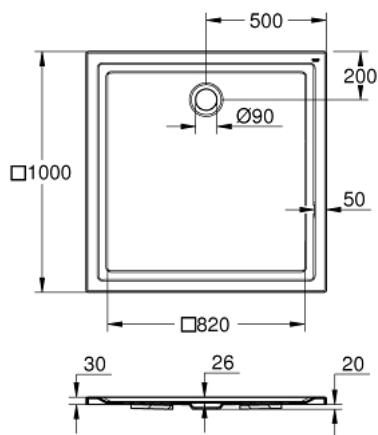

39 300 000 ACRYLIC SHOWER TRAY 1000 X 1000

PRODUCT DESCRIPTION

- Colour: alpine white
- dimensions: 1000 x 1000 mm
- depth: 30 mm
- material: acrylic
- diameter of waste outlet: 90 mm
- recommended GROHE waste sets: 49 533 000 (vertical) and 49 534 000 (horizontal), sold separately
- recommended installation material:
 - MEPA universal shower tray base unit BW 5 (# 150130) and wall rails for shower trays (# 190032) or MEPA mounting frame SF (# 150183)
 - rim sealing (# 180040)
- recommended Poresta installation set # 17014416
- recommended Schedel installation set SD 90083