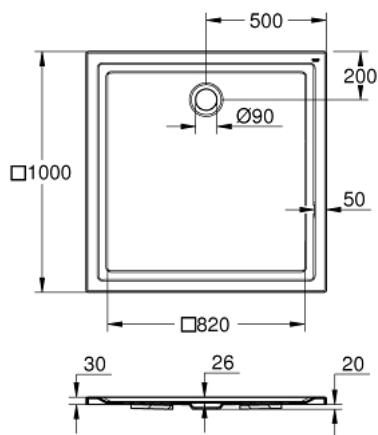

## 39 300 000 ACRYLIC SHOWER TRAY 1000 X 1000

### PRODUCT DESCRIPTION

- Tyc: alpine white
- dimensions: 1000 x 1000 mm
- depth: 30 mm
- material: acrylic
- diameter of waste outlet: 90 mm
- recommended GROHE waste sets: 49 533 000 (vertical) and 49 534 000 (horizontal), sold separately
- recommended installation material:
  - MEPA universal shower tray base unit BW 5 (# 150130) and wall rails for shower trays (# 190032) or MEPA mounting frame SF (# 150183)
  - rim sealing (# 180040)
- recommended Poresta installation set # 17014416
- recommended Schedel installation set SD 90083