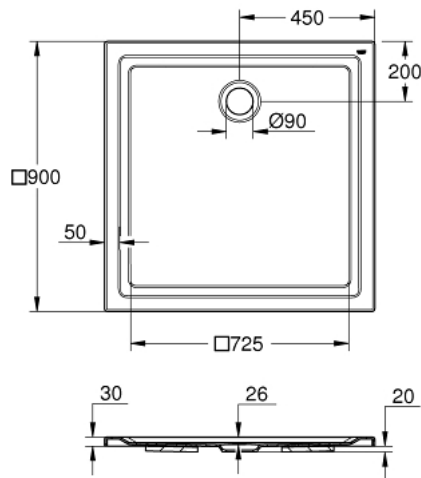

39 301 000 ACRYLIC SHOWER TRAY 900 X 900

PRODUCT DESCRIPTION

- Colour: alpine white
- dimensions: 900 x 900 mm
- depth: 30 mm
- material: acrylic
- diameter of waste outlet: 90 mm
- recommended GROHE waste sets: 49 533 000 (vertical) and 49 534 000 (horizontal), sold separately
- recommended installation material:
- MEPA universal shower tray base unit BW 5 (# 150130) and wall rails for shower trays (# 190032) or MEPA mounting frame SF (# 150183)
- rim sealing (# 180040)
- recommended Poresta installation set # 17014408
- recommended Schedel installation set SD 90081