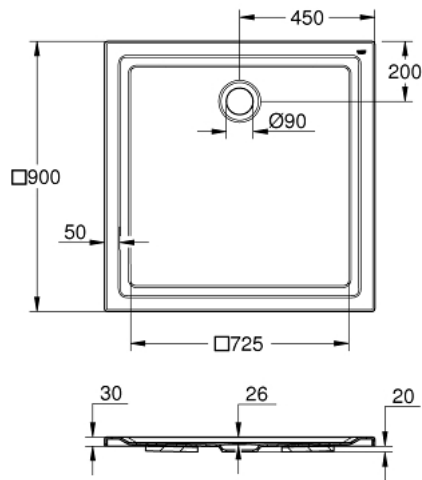

39 301 000 ACRYLIC SHOWER TRAY 900 X 900

PRODUCT DESCRIPTION

- Tyc: alpine white
- dimensions: 900 x 900 mm
- depth: 30 mm
- material: acrylic
- diameter of waste outlet: 90 mm
- recommended GROHE waste sets: 49 533 000 (vertical) and 49 534 000 (horizontal), sold separately
- recommended installation material:
- MEPA universal shower tray base unit BW 5 (# 150130) and wall rails for shower trays (# 190032) or MEPA mounting frame SF (# 150183)
- rim sealing (# 180040)
- recommended Poresta installation set # 17014408
- recommended Schedel installation set SD 90081