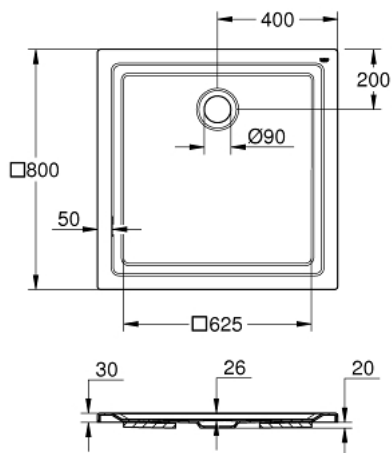

39 302 000 ACRYLIC SHOWER TRAY 800 X 800

PRODUCT DESCRIPTION

- Colour: alpine white
- dimensions: 800 x 800 mm
- depth: 30 mm
- material: acrylic
- diameter of waste outlet: 90 mm
- recommended GROHE waste sets: 49 533 000 (vertical) and 49 534 000 (horizontal), sold separately
- recommended installation material:
- MEPA universal shower tray base unit BW 5 (# 150130) and wall rails for shower trays (# 190032) or MEPA mounting frame SF (# 150183)
- rim sealing (# 180040)
- recommended Poresta installation set # 17014411
- recommended Schedel installation set SD 90080