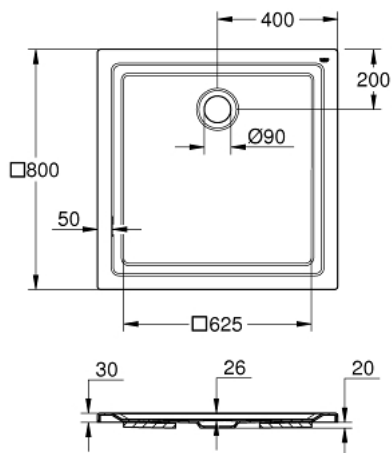

39 302 000 ACRYLIC SHOWER TRAY 800 X 800

PRODUCT DESCRIPTION

- Tyc: alpine white
- dimensions: 800 x 800 mm
- depth: 30 mm
- material: acrylic
- diameter of waste outlet: 90 mm
- recommended GROHE waste sets: 49 533 000 (vertical) and 49 534 000 (horizontal), sold separately
- recommended installation material:
- MEPA universal shower tray base unit BW 5 (# 150130) and wall rails for shower trays (# 190032) or MEPA mounting frame SF (# 150183)
- rim sealing (# 180040)
- recommended Poresta installation set # 17014411
- recommended Schedel installation set SD 90080