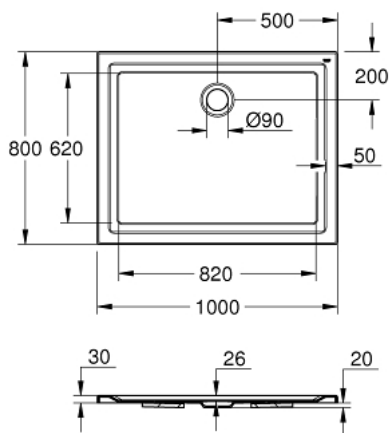

## 39 306 000 ACRYLIC SHOWER TRAY 800 X 1000

### PRODUCT DESCRIPTION

- Colour: alpine white
- dimensions: 800 x 1000 mm
- depth: 30 mm
- material: acrylic
- diameter of waste outlet: 90 mm
- recommended GROHE waste sets: 49 533 000 (vertical) and 49 534 000 (horizontal), sold separately
- recommended installation material:
- MEPA universal shower tray base unit BW 5 (# 150130) and wall rails for shower trays (# 190032) or MEPA mounting frame SF (# 150183)
- rim sealing (# 180040)
- recommended Poresta installation set # 17014412
- recommended Schedel installation set SD 90082