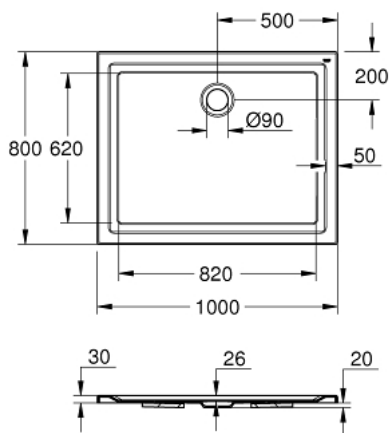

39 306 000 ACRYLIC SHOWER TRAY 800 X 1000

PRODUCT DESCRIPTION

- Tyc: alpine white
- dimensions: 800 x 1000 mm
- depth: 30 mm
- material: acrylic
- diameter of waste outlet: 90 mm
- recommended GROHE waste sets: 49 533 000 (vertical) and 49 534 000 (horizontal), sold separately
- recommended installation material:
- MEPA universal shower tray base unit BW 5 (# 150130) and wall rails for shower trays (# 190032) or MEPA mounting frame SF (# 150183)
- rim sealing (# 180040)
- recommended Poresta installation set # 17014412
- recommended Schedel installation set SD 90082