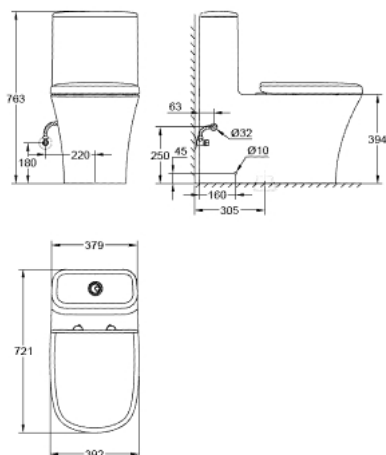

### PRODUCT DESCRIPTION

- Colour: alpine white
- 379 x 721 mm
- height 763 mm
- sanitary ware
- alpine white
- siphonic flush
- S trap
- drain distance 305 mm
- flush volume 4.8 l/3.0 l
- Duroplast WC seat and lid with soft close function
- GROHE HyperClean antibacterial glazing
- Proguard
- including fixation set

### SPARE PARTS

- 1: Internal set (Spare part-nr. 49500000)
- 1.1: WC push button (Spare part-nr. 49503000)
- 1.2: Filling valve (Spare part-nr. 49502000)
- 1.3: Discharge valve (Spare part-nr. 49501000)
- 2: WC seat and lid (Spare part-nr. 49507000)
- 2.1: Shock absorber (Spare part-nr. 4952000M)
- 3: Trap (Spare part-nr. 49514000)
- 4: Mounting set (Spare part-nr. 49516000)
- 5: Wax ring (Spare part-nr. 49517000)