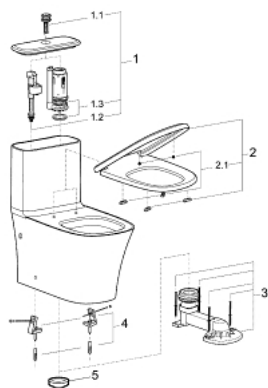

### PRODUCT DESCRIPTION

- Colour: alpine white
- 379 x 721 mm
- height 763 mm
- sanitary ware
- alpine white
- siphonic flush
- S trap
- drain distance 305 mm
- flush volume 4.8 l/3.0 l
- Duroplast WC seat and lid with soft close function
- GROHE HyperClean antibacterial glazing
- Proguard
- including fixation set

### SPARE PARTS

- 1: Internal set (Spare part-nr. 49500000)
- 1.1: WC push button (Spare part-nr. 49503000)
- 1.2: Filling valve (Spare part-nr. 49502000)
- 1.3: Discharge valve (Spare part-nr. 49501000)
- 2: WC seat and lid (Spare part-nr. 49507000)
- 2.1: Shock absorber (Spare part-nr. 4952000M)
- 3: Trap (Spare part-nr. 49514000)
- 4: Mounting set (Spare part-nr. 49516000)
- 5: Wax ring (Spare part-nr. 49517000)