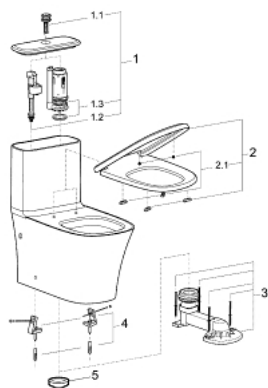

39 310 000 EUROSTYLE FLOOR STANDING 1 PIECE TOILET

PRODUCT DESCRIPTION

- Tyc: alpine white
- 379 x 721 mm
- height 763 mm
- sanitary ware
- alpine white
- siphonic flush
- S trap
- drain distance 305 mm
- flush volume 4.8 l/3.0 l
- Duroplast WC seat and lid with soft close function
- GROHE HyperClean antibacterial glazing
- Proguard
- including fixation set

39 310 000 EUROSTYLE FLOOR STANDING 1 PIECE TOILET

SPARE PARTS

- 1: Internal set (Spare part-nr. 49500000)
- 1.1: Push button (Spare part-nr. 49503000)
- 1.2: Filling valve (Spare part-nr. 49502000)
- 1.3: Discharge valve (Spare part-nr. 49501000)
- 2: WC seat and lid (Spare part-nr. 49507000)
- 2.1: Shock absorber (Spare part-nr. 4952000M)
- 3: Trap (Spare part-nr. 49514000)
- 4: Mounting set (Spare part-nr. 49516000)
- 5: Wax ring (Spare part-nr. 49517000)