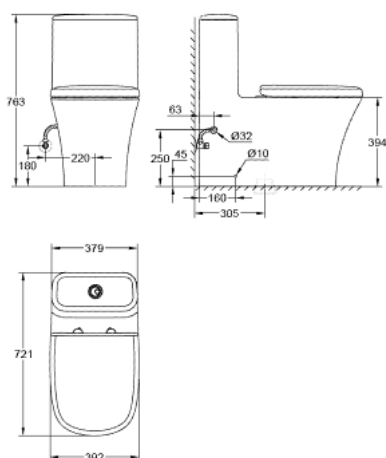

39 310 000 EUROSTYLE FLOOR STANDING 1 PIECE TOILET

PRODUCT DESCRIPTION

- Tyc: alpine white
- 379 x 721 mm
- height 763 mm
- sanitary ware
- alpine white
- siphonic flush
- S trap
- drain distance 305 mm
- flush volume 4.8 l/3.0 l
- Duroplast WC seat and lid with soft close function
- GROHE HyperClean antibacterial glazing
- Proguard
- including fixation set

39 310 000 EUROSTYLE FLOOR STANDING 1 PIECE TOILET

SPARE PARTS

- 1: Internal set (Spare part-nr. 49500000)
- 1.1: Push button (Spare part-nr. 49503000)
- 1.2: Filling valve (Spare part-nr. 49502000)
- 1.3: Discharge valve (Spare part-nr. 49501000)
- 2: WC seat and lid (Spare part-nr. 49507000)
- 2.1: Shock absorber (Spare part-nr. 4952000M)
- 3: Trap (Spare part-nr. 49514000)
- 4: Mounting set (Spare part-nr. 49516000)
- 5: Wax ring (Spare part-nr. 49517000)