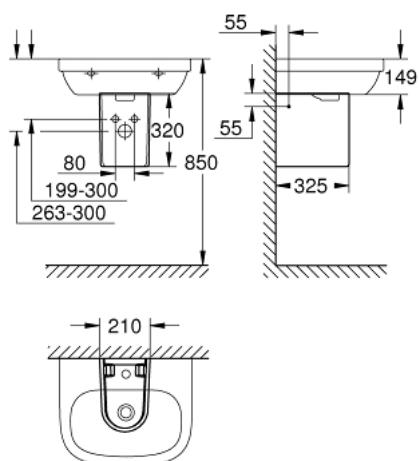

39 325 000 **EURO CERAMIC SEMI PEDESTAL FOR HAND RINSE BASIN**
39 324 000

PRODUCT DESCRIPTION

- Colour: alpine white
- invisible fixation set
- sanitary ware
- suitable for hand rinse basin 39 324 000

39 325 000 **EURO CERAMIC SEMI PEDESTAL FOR HAND RINSE BASIN**
39 324 000

SPARE PARTS

1: Mounting set (Spare part-nr. 49025000)