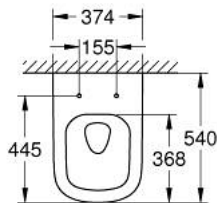

39 328 000 EURO CERAMIC WALL HUNG WC

PRODUCT DESCRIPTION

- Colour: alpine white
- for concealed cistern
- horizontal outlet
- GROHE Triple Vortex flushing technology
- wash down
- rimless
- flush volume 5/3 l
- class 1, full flush 6 l, 5 l according to EN997
- flushes with 3 l for small flush
- including fixation set
- sanitary ware
- fully skirted with invisible fixation
- compatible with seat and cover 39 330 002 (soft close) and 39 331 002 (without soft close)

39 328 000 EURO CERAMIC WALL HUNG WC

SPARE PARTS

1: Fixing set (Spare part-nr. 49510000)