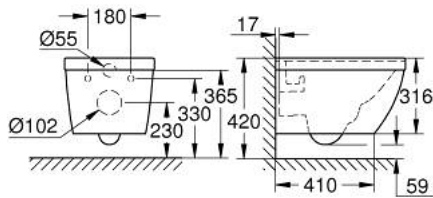

39 328 000 EURO CERAMIC WALL HUNG WC

PRODUCT DESCRIPTION

- Colour: alpine white
- for concealed cistern
- horizontal outlet
- GROHE Triple Vortex flushing technology
- wash down
- rimless
- flush volume 5/3 l
- class 1, full flush 6 l, 5 l according to EN997
- flushes with 3 l for small flush
- including fixation set
- sanitary ware
- fully skirted with invisible fixation
- compatible with seat and cover 39 330 002 (soft close) and 39 331 002 (without soft close)

39 328 000 EURO CERAMIC WALL HUNG WC

SPARE PARTS

1: Fixing set (Spare part-nr. 49510000)