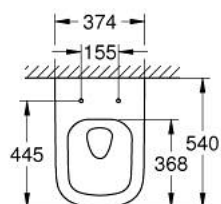

39 328 000 EURO CERAMIC WALL HUNG WC

PRODUCT DESCRIPTION

- Tyc: alpine white
- for concealed cistern
- horizontal outlet
- GROHE Triple Vortex flushing technology
- wash down
- rimless
- flush volume 5/3 l
- class 1, full flush 6 l, 5 l according to EN997
- flushes with 3 l for small flush
- including fixation set
- sanitary ware
- fully skirted with invisible fixation
- compatible with seat and cover 39 330 002 (soft close) and 39 331 002 (without soft close)

39 328 000 EURO CERAMIC WALL HUNG WC

SPARE PARTS

1: Fixing set (Spare part-nr. 49510000)