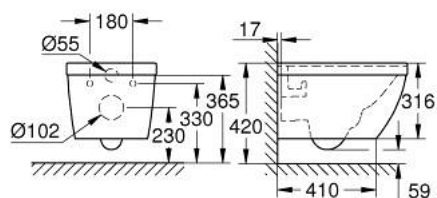

39 328 000 EURO CERAMIC WALL HUNG WC

PRODUCT DESCRIPTION

- Tyc: alpine white
- for concealed cistern
- horizontal outlet
- GROHE Triple Vortex flushing technology
- wash down
- rimless
- flush volume 5/3 l
- class 1, full flush 6 l, 5 l according to EN997
- flushes with 3 l for small flush
- including fixation set
- sanitary ware
- fully skirted with invisible fixation
- compatible with seat and cover 39 330 002 (soft close) and 39 331 002 (without soft close)

39 328 000 EURO CERAMIC WALL HUNG WC

SPARE PARTS

1: Fixing set (Spare part-nr. 49510000)