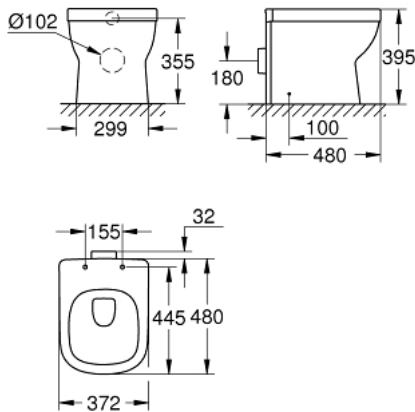

39 329 000 EURO CERAMIC FLOOR STANDING WC

PRODUCT DESCRIPTION

- Colour: alpine white
- universal trap for horizontal and vertical outlet
- wash down
- rimless
- flush volume 5/3 l
- including fixation set
- sanitary ware
- fully skirted with invisible fixation
- optional: GROHE PureGuard anti-scale coating and anti-bacterial glazing (00H)
- compatible with seat and cover 39 330 001 (soft close) and 39 331 001 (without soft close)

39 329 000 EURO CERAMIC FLOOR STANDING WC

SPARE PARTS

1: Mounting set (Spare part-nr. 49516000)