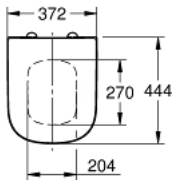

39 330 002 EURO CERAMIC WC SEAT SOFT CLOSE

PRODUCT DESCRIPTION

- Colour: alpine white
- with lid
- quick release function
- detachable
- material: Duroplast
- including fixation set
- stainless steel hinges
- easy fixation from above
- weight bearing capacity 150 kg
- compatible with Euro Ceramic bowls 39 328 000, 39 206 000, 39 538 000, 39 338 000 and 39 339 000