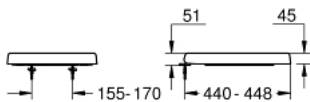

39 330 002 EURO CERAMIC WC SEAT SOFT CLOSE

PRODUCT DESCRIPTION

- Colour: alpine white
- with lid
- quick release function
- detachable
- material: Duroplast
- including fixation set
- stainless steel hinges
- easy fixation from above
- weight bearing capacity 150 kg
- compatible with Euro Ceramic bowls 39 328 000, 39 206 000, 39 538 000, 39 338 000 and 39 339 000