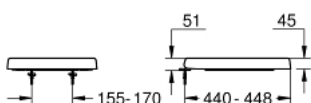

39 330 002 EURO CERAMIC WC SEAT SOFT CLOSE

PRODUCT DESCRIPTION

- Typ: alpine white
- with lid
- quick release function
- detachable
- material: Duroplast
- including fixation set
- stainless steel hinges
- easy fixation from above
- weight bearing capacity 150 kg
- compatible with Euro Ceramic bowls 39 328 000, 39 206 000, 39 538 000, 39 338 000 and 39 339 000