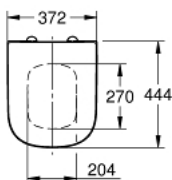

39 330 002 EURO CERAMIC WC SEAT SOFT CLOSE

PRODUCT DESCRIPTION

- Typ: alpine white
- with lid
- quick release function
- detachable
- material: Duroplast
- including fixation set
- stainless steel hinges
- easy fixation from above
- weight bearing capacity 150 kg
- compatible with Euro Ceramic bowls 39 328 000, 39 206 000, 39 538 000, 39 338 000 and 39 339 000