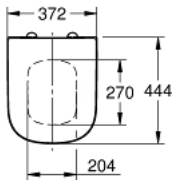

### PRODUCT DESCRIPTION

- Colour: alpine white
- with lid
- quick release function
- detachable
- material: Duroplast
- including fixation set
- stainless steel hinges
- easy fixation from above
- weight bearing capacity 150 kg
- suitable for all Euro Ceramic WCs