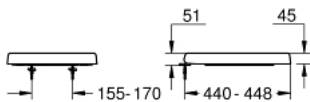

### PRODUCT DESCRIPTION

- Colour: alpine white
- with lid
- quick release function
- detachable
- material: Duroplast
- including fixation set
- stainless steel hinges
- easy fixation from above
- weight bearing capacity 150 kg
- suitable for all Euro Ceramic WCs