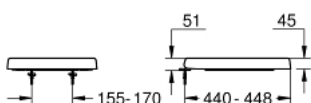

### PRODUCT DESCRIPTION

- Typ: alpine white
- with lid
- quick release function
- detachable
- material: Duroplast
- including fixation set
- stainless steel hinges
- easy fixation from above
- weight bearing capacity 150 kg
- suitable for all GROHE Euro Ceramic WCs