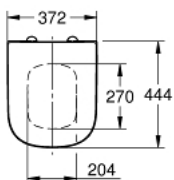

### PRODUCT DESCRIPTION

- Typ: alpine white
- with lid
- quick release function
- detachable
- material: Duroplast
- including fixation set
- stainless steel hinges
- easy fixation from above
- weight bearing capacity 150 kg
- suitable for all GROHE Euro Ceramic WCs