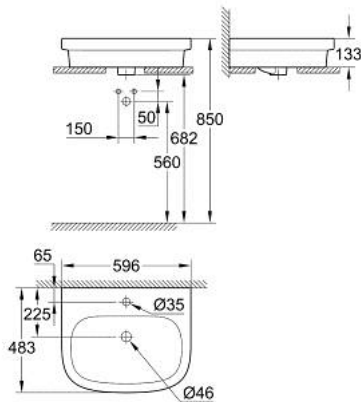

39 337 000 EURO CERAMIC COUNTER TOP BASIN 60

PRODUCT DESCRIPTION

- Colour: alpine white
- 1 hole punched
- with overflow
- 596 x 483 mm
- sanitary ware

39 337 000 **EURO CERAMIC COUNTER TOP BASIN 60**

SPARE PARTS

1: Mounting set (Spare part-nr. 49512000)