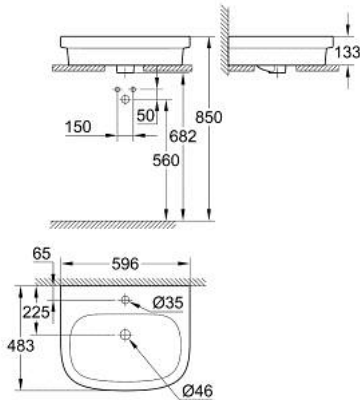

39 337 00H EURO CERAMIC COUNTER TOP BASIN 60 WITH HYPERCLEAN

PRODUCT DESCRIPTION

- Colour: alpine white
- 1 hole punched
- with overflow
- 596 x 483 mm
- including fixation set
- sanitary ware
- GROHE HyperClean antibacterial glazing
- GROHE AquaCeramic antistick coating

39 337 00H EURO CERAMIC COUNTER TOP BASIN 60 WITH HYPERCLEAN

SPARE PARTS

1: Mounting set (Spare part-nr. 49512000)