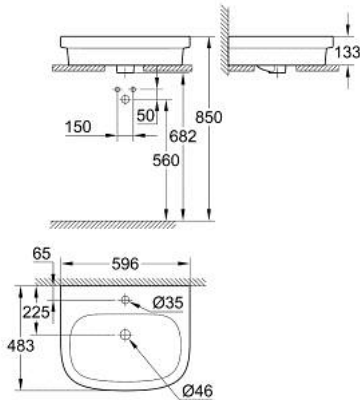

39 337 00H EURO CERAMIC COUNTER TOP BASIN 60 WITH HYPERCLEAN

PRODUCT DESCRIPTION

- Tyc: alpine white
- 1 hole punched
- with overflow
- 596 x 483 mm
- including fixation set
- sanitary ware
- GROHE HyperClean antibacterial glazing
- GROHE AquaCeramic antistick coating

39 337 00H EURO CERAMIC COUNTER TOP BASIN 60 WITH HYPERCLEAN

SPARE PARTS

1: Mounting set (Spare part-nr. 49512000)