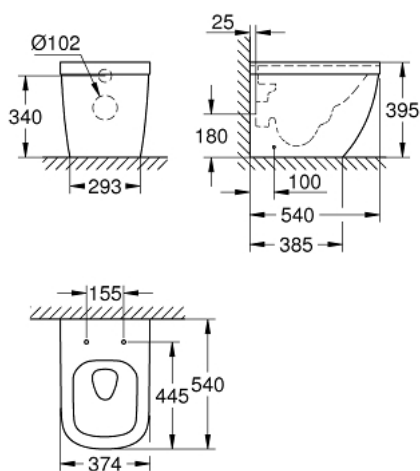

39 339 000 EURO CERAMIC FLOOR STANDING BACK TO WALL WC

PRODUCT DESCRIPTION

- Colour: alpine white
- horizontal outlet
- back to wall
- GROHE Triple Vortex flushing technology
- wash down
- rimless
- class 1, full flush 6 l, 5 l according to EN997
- flushes with 3 l for small flush
- including fixation set
- sanitary ware
- fully skirted with invisible fixation
- compatible with seat and cover 39 330 002 (soft close) and 39 331 002 (without soft close)

39 339 000 **EURO CERAMIC FLOOR STANDING BACK TO WALL WC**

SPARE PARTS

1: Mounting set (Spare part-nr. 49516000)