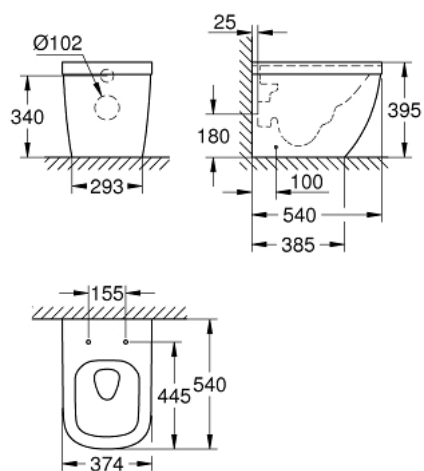

39 339 000 EURO CERAMIC FLOOR STANDING BACK TO WALL WC

PRODUCT DESCRIPTION

- Tyc: alpine white
- horizontal outlet
- back to wall
- GROHE Triple Vortex flushing technology
- wash down
- rimless
- class 1, full flush 6 l, 5 l according to EN997
- flushes with 3 l for small flush
- including fixation set
- sanitary ware
- fully skirted with invisible fixation
- compatible with seat and cover 39 330 002 (soft close) and 39 331 002 (without soft close)

39 339 000 **EURO CERAMIC FLOOR STANDING BACK TO WALL WC**

SPARE PARTS

1: Mounting set (Spare part-nr. 49516000)