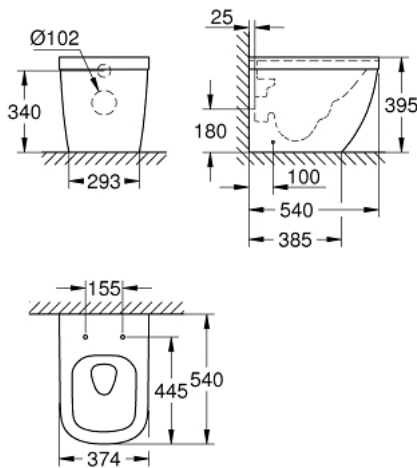

39 339 00H EURO CERAMIC FLOOR STANDING BACK TO WALL WC WITH HYPERCLEAN

PRODUCT DESCRIPTION

- Colour: alpine white
- horizontal outlet
- back to wall
- GROHE Triple Vortex flushing technology
- wash down
- rimless
- flush volume 5/3 l
- including fixation set
- sanitary ware
- fully skirted with invisible fixation
- GROHE HyperClean antibacterial glazing
- GROHE AquaCeramic antistick coating
- compatible with seat and cover 39 330 001 (soft close) and 39 331 001 (without soft close)

39 339 00H **EURO CERAMIC FLOOR STANDING BACK TO WALL WC WITH HYPERCLEAN**

SPARE PARTS

1: Mounting set (Spare part-nr. 49516000)