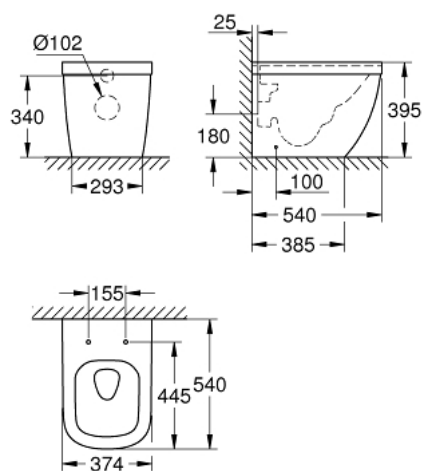

39 339 00H EURO CERAMIC FLOOR STANDING BACK TO WALL WC WITH HYPERCLEAN

PRODUCT DESCRIPTION

- Tyc: alpine white
- horizontal outlet
- back to wall
- GROHE Triple Vortex flushing technology
- wash down
- rimless
- flush volume 5/3 l
- including fixation set
- sanitary ware
- fully skirted with invisible fixation
- GROHE HyperClean antibacterial glazing
- GROHE AquaCeramic antistick coating
- compatible with seat and cover 39 330 001 (soft close) and 39 331 001 (without soft close)

39 339 00H **EURO CERAMIC FLOOR STANDING BACK TO WALL WC WITH HYPERCLEAN**

SPARE PARTS

1: Mounting set (Spare part-nr. 49516000)