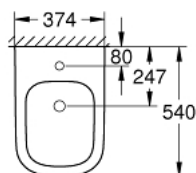

### PRODUCT DESCRIPTION

- Colour: alpine white
- 1 hole punched
- with overflow
- including fixation set
- sanitary ware
- fully skirted with invisible fixation
- GROHE HyperClean antibacterial glazing
- GROHE AquaCeramic antistick coating