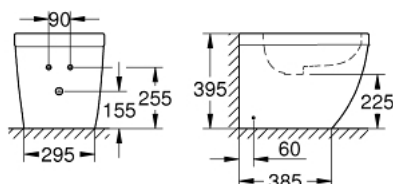

### PRODUCT DESCRIPTION

- Colour: alpine white
- 1 hole punched
- with overflow
- including fixation set
- sanitary ware
- fully skirted with invisible fixation
- GROHE HyperClean antibacterial glazing
- GROHE AquaCeramic antistick coating