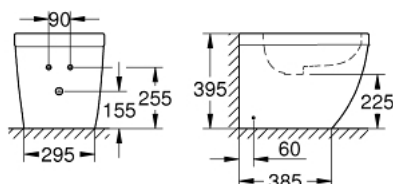

39 340 00H EURO CERAMIC FLOOR STANDING BIDET WITH HYPERCLEAN

PRODUCT DESCRIPTION

- Tyc: alpine white
- 1 hole punched
- with overflow
- including fixation set
- sanitary ware
- fully skirted with invisible fixation
- GROHE HyperClean antibacterial glazing
- GROHE AquaCeramic antistick coating

39 340 00H EURO CERAMIC FLOOR STANDING BIDET WITH HYPERCLEAN

SPARE PARTS

1: Mounting set (Spare part-nr. 49516000)