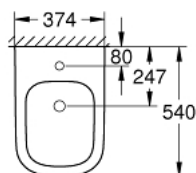

39 340 00H EURO CERAMIC FLOOR STANDING BIDET WITH HYPERCLEAN

SPARE PARTS

1: Mounting set (Spare part-nr. 49516000)