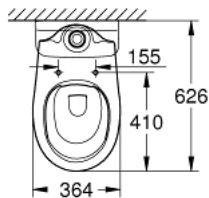

### PRODUCT DESCRIPTION

- Colour: alpine white
- wash down
- rimless
- horizontal outlet
- class 1, full flush 6 l according to EN997
- flushes with 3 l for small flush
- including fixation set
- cistern to be ordered separately
- sanitary ware
- compatible with seat and cover 39 492 000 (standard), 39 493 000 (soft close) and 39 923 000 (slim seat soft close)