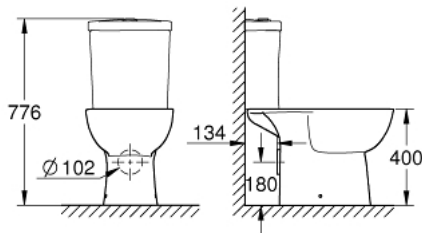

## 39 349 000 BAU CERAMIC FLOOR STANDING WC FOR CLOSE COUPLED COMBINATION

### PRODUCT DESCRIPTION

- Colour: alpine white
- wash down
- rimless
- horizontal outlet
- class 1, full flush 6 l according to EN997
- flushes with 3 l for small flush
- including fixation set
- cistern to be ordered separately
- sanitary ware
- compatible with seat and cover 39 492 000 (standard), 39 493 000 (soft close) and 39 923 000 (slim seat soft close)