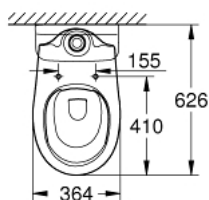

### PRODUCT DESCRIPTION

- Tyc: alpine white
- wash down
- rimless
- horizontal outlet
- class 1, full flush 6 l according to EN997
- flushes with 3 l for small flush
- including fixation set
- cistern to be ordered separately
- sanitary ware
- compatible with seat and cover 39 492 000 (standard), 39 493 000 (soft close) and 39 923 000 (slim seat soft close)