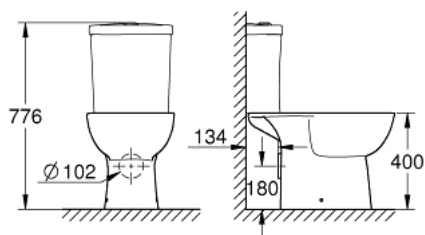

### PRODUCT DESCRIPTION

- Tyc: alpine white
- wash down
- rimless
- horizontal outlet
- class 1, full flush 6 l according to EN997
- flushes with 3 l for small flush
- including fixation set
- cistern to be ordered separately
- sanitary ware
- compatible with seat and cover 39 492 000 (standard), 39 493 000 (soft close) and 39 923 000 (slim seat soft close)