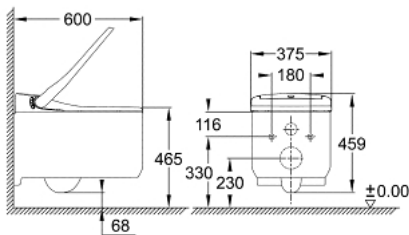

39 354 SH1 GROHE SENSA ARENA SHOWER TOILET COMPLETE SYSTEM FOR CONCEALED FLUSHING CISTERNS, WALL-HUNG

PRODUCT DESCRIPTION (1/2)

- Colour: alpine white
- GROHE Hygiene Clean: with antibacterial glazing HyperClean (SIAA Kokin Japanese standard compliant) and non-stick coating AquaCeramic
- GROHE power flush: rimless wash down jet WC with GROHE Triple Vortex flushing technology
- GROHE Skin Clean:
 - 2 dedicated adjustable spray arms (1 for anal area, 1 for front spray)
 - separate water way for front spray
 - oscillating spray (automatic forward and reverse motion of the spray)
 - pulsating spray for massage
 - adjustable spray intensity
 - automatic pre- and post-rinsing of spray nozzle with fresh water
 - integrated instant heater provides unlimited warm water
 - adjustable temperature
- Additional functions:
 - warm air dryer with adjustable temperature
 - odor extraction with filter
 - PlasmaCluster function - ion technology
 - descaling function
 - Duroplast WC seat and lid with automatic opening/close function
 - infra-red user detection
 - seat control panel operation
 - power switch
 - inside bowl night light
 - hidden water supply and power supply connections
 - remote control
 - smart phone app for iOS and Android
- includes:
 - noise protection sheet, mounting bases and washers
 - manual remote control with wall-mounted holder
 - active carbon filter for odour absorption
 - water supply connection set for concealed cistern
 - nozzle guard

39 354 SH1 GROHE SENSIA ARENA SHOWER TOILET COMPLETE SYSTEM FOR CONCEALED FLUSHING CISTERNS, WALL-HUNG

PRODUCT DESCRIPTION (2/2)

- cable with system plug on device
- water pressure 0.05 - 1 MPa (0.5 - 10 bar)
- nominal voltage 220-240 V AC
- main frequency 50-60 Hz
- type of protection IPX4
- complies with EN 1717
- CE approved
- recommended in combination with a GROHE Rapid SLX element (1,13 m installation height)