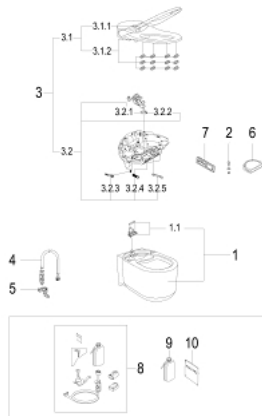

39 354 SH1 GROHE SENSA ARENA SHOWER TOILET COMPLETE SYSTEM FOR CONCEALED FLUSHING CISTERNS, WALL-HUNG

SPARE PARTS

1. 1: WC ceramic (Spare part-nr. 14937000)
   - 1.1: Fixing member rear (Spare part-nr. 14969000)
   - 2: Anti-theft screw (Spare part-nr. 14972000)
   - 3: E-bidet unit (Spare part-nr. 14976000)
   - 3.1: Cover (Spare part-nr. 14979000)
   - 3.1.1: WC lid (Spare part-nr. 14925SH0)
   - 3.1.2: WC seat (Spare part-nr. 14924SH0)
   - 3.2: Base plate assembly (Spare part-nr. 14978000)
   - 3.2.1: Spray (Spare part-nr. 14929000)
   - 3.2.2: Spray (Spare part-nr. 14928000)
   - 3.2.3: Filter (Spare part-nr. 14927000)
   - 3.2.4: Air filter (Spare part-nr. 14933000)
   - 3.2.5: Nozzle guard (Spare part-nr. 14930000)
   - 4: Connection hose assembly (Spare part-nr. 14974000)
   - 5: Hose clip (Spare part-nr. 14971000)
   - 6: Splash protection (Spare part-nr. 14936000)
   - 7: Remote control (Spare part-nr. 14926001)
   - 7: Remote control (Spare part-nr. 14926002)
   - 8: Descaling kit (Spare part-nr. 46978001)*
   - 9: Descaler bottle (Spare part-nr. 46979000)*
   - 10: Descaler for shower toilet (Spare part-nr. 4697700M)*
2. Optional accessories