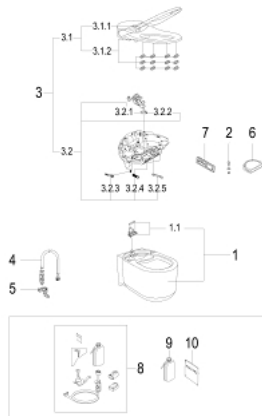

Pure Freude
an Wasser

39 354 SH1 GROHE SENSIA ARENA SHOWER TOILET COMPLETE SYSTEM FOR CONCEALED FLUSHING CISTERNS, WALL-HUNG

PRODUCT DESCRIPTION (2/2)

- cable with system plug on device
- water pressure 0.05 - 1 MPa (0.5 - 10 bar)
- nominal voltage 220-240 V AC
- main frequency 50-60 Hz
- type of protection IPX4
- complies with EN 1717
- CE approved
- recommended in combination with a GROHE Rapid SLX element (1,13 m installation height)

39 354 SH1 GROHE SENSA ARENA SHOWER TOILET COMPLETE SYSTEM FOR CONCEALED FLUSHING CISTERNS, WALL-HUNG

SPARE PARTS

- 1: WC ceramic (Spare part-nr. 14937000)
 - 1.1: Fixing member rear (Spare part-nr. 14969000)
 - 2: Anti-theft screw (Spare part-nr. 14972000)
 - 3: E-bidet unit (Spare part-nr. 14976000)
 - 3.1: Cover (Spare part-nr. 14979000)
 - 3.1.1: WC lid (Spare part-nr. 14925SH0)
 - 3.1.2: WC seat (Spare part-nr. 14924SH0)
 - 3.2: Base plate assembly (Spare part-nr. 14978000)
 - 3.2.1: Spray (Spare part-nr. 14929000)
 - 3.2.2: Spray (Spare part-nr. 14928000)
 - 3.2.3: Filter (Spare part-nr. 14927000)
 - 3.2.4: Air filter (Spare part-nr. 14933000)
 - 3.2.5: Nozzle guard (Spare part-nr. 14930000)
 - 4: Connection hose assembly (Spare part-nr. 14974000)
 - 5: Hose clip (Spare part-nr. 14971000)
 - 6: Splash protection (Spare part-nr. 14936000)
 - 7: Remote control (Spare part-nr. 14926001)
 - 7: Remote control (Spare part-nr. 14926002)
 - 8: Descaling kit (Spare part-nr. 46978001)*
 - 9: Descaler bottle (Spare part-nr. 46979000)*
 - 10: Descaler for shower toilet (Spare part-nr. 4697700M)*
- * Optional accessories