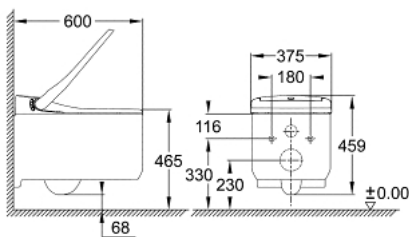

39 354 SH1 GROHE SENSA ARENA SHOWER TOILET COMPLETE SYSTEM FOR CONCEALED FLUSHING CISTERNS, WALL-HUNG

PRODUCT DESCRIPTION (1/2)

- Tyc: alpine white
- GROHE Hygiene Clean: with antibacterial glazing HyperClean (SIAA Kokin Japanese standard compliant) and non-stick coating AquaCeramic
- GROHE power flush: rimless wash down jet WC with GROHE Triple Vortex flushing technology
- GROHE Skin Clean:
 - 2 dedicated adjustable spray arms (1 for anal area, 1 for front spray)
 - separate water way for front spray
 - oscillating spray (automatic forward and reverse motion of the spray)
 - pulsating spray for massage
 - adjustable spray intensity
 - automatic pre- and post-rinsing of spray nozzle with fresh water
 - integrated instant heater provides unlimited warm water
 - adjustable temperature
- Additional functions:
 - warm air dryer with adjustable temperature
 - odor extraction with filter
 - PlasmaCluster function - ion technology
 - descaling function
 - Duroplast WC seat and lid with automatic opening/close function
 - infra-red user detection
 - seat control panel operation
 - power switch
 - inside bowl night light
 - hidden water supply and power supply connections
 - remote control
 - smart phone app for iOS and Android
- includes:
 - noise protection sheet, mounting bases and washers
 - manual remote control with wall-mounted holder
 - active carbon filter for odour absorption
 - water supply connection set for concealed cistern
 - nozzle guard

Pure Freude
an Wasser

39 354 SH1 GROHE SENSIA ARENA SHOWER TOILET COMPLETE SYSTEM FOR CONCEALED FLUSHING CISTERNS, WALL-HUNG

PRODUCT DESCRIPTION (2/2)

- cable with system plug on device
- water pressure 0.05 - 1 MPa (0.5 - 10 bar)
- nominal voltage 220-240 V AC
- main frequency 50-60 Hz
- type of protection IPX4
- complies with EN 1717
- CE approved
- recommended in combination with a GROHE Rapid SLX element (1,13 m installation height)