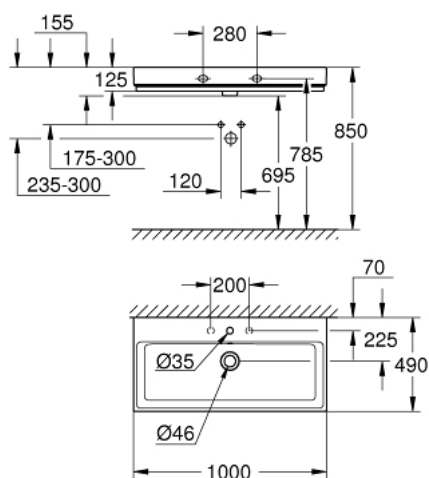

39 386 00H CUBE CERAMIC WASH BASIN 100

PRODUCT DESCRIPTION

- Typ: alpine white
- wall hung
- 1 hole punched, 2 holes pre-punched
- with overflow
- 1000 x 490 mm
- sanitary ware
- GROHE HyperClean antibacterial glazing
- GROHE AquaCeramic antistick coating