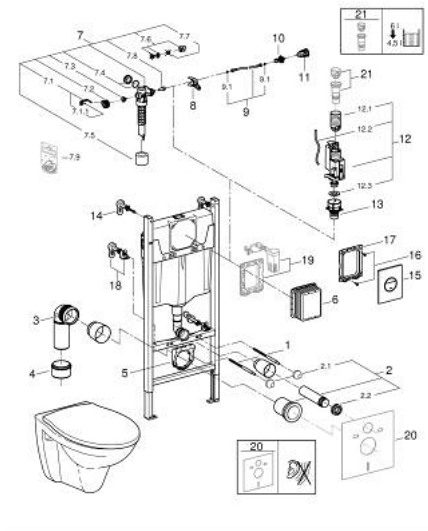

39 417 000 SOLIDO 5-IN-1 SET FOR WC, 1.13 M INSTALLATION HEIGHT

SPARE PARTS

- 1: Threaded bolt (Spare part-nr. 4276400M)
- 2: WC inlet and outlet connecting set (Spare part-nr. 37311K00)
- 2.1: Basin fastening (Spare part-nr. 43511SH0)
- 2.2: Connector (Spare part-nr. 37119000)
- 3: PP-outlet bend \varnothing 90 mm (Spare part-nr. 42327000)
- 4: Reducer (Spare part-nr. 42242000)
- 5: Support for outlet bend (Spare part-nr. 42243000)
- 6: Inspection shaft (Spare part-nr. 66791000)
- 7: Filling valve (Spare part-nr. 37095000)
- 7.1: Lever (Spare part-nr. 43734000)
- 7.1.1: Seal (Spare part-nr. 4377000M)
- 7.2: Valve head (Spare part-nr. 43536000)
- 7.3: Membrane (Spare part-nr. 4375800M)
- 7.4: Screw cap (Spare part-nr. 43735000)
- 7.5: Valve FLOAT, 5 pcs.. (Spare part-nr. 4379100M)
- 7.6: Set of seals (Spare part-nr. 43722000)*
- 8: Support device (Spare part-nr. 42246000)
- 9: Connecting hose (Spare part-nr. 42397000)
- 9.1: Sealing washer (Spare part-nr. 0319100M)
- 10: Service valve pack 10 (Spare part-nr. 42396000)
- 11: Water supply pipe connector (Spare part-nr. 38338000)
- 12: Dual Flush discharge valve AV1 (Spare part-nr. 42320000)
- 12.1: Extension for overflow pipe (Spare part-nr. 42313000)
- 12.2: Pneumatic hose (Spare part-nr. 42319000)
- 12.3: Seal (Spare part-nr. 42310000)
- 13: Valve seat for GD2 (Spare part-nr. 42315000)
- 14: Wall brackets (Spare part-nr. 3855800M)
- 15: Top plate with push button (Spare part-nr. 42375000)
- 16: Screw (Spare part-nr. 6636200M)
- 17: Frame (Spare part-nr. 43207000)
- 18: Xtra wall brackets, flexible placing (Spare part-nr. 38733000)
- 19: Retrofit set (Spare part-nr. 38796000)*
- 20: Set for noise protection (Spare part-nr. 37131000)*
- 21: 4.5 l adapter for GD2 (Spare part-nr. 42333000)*