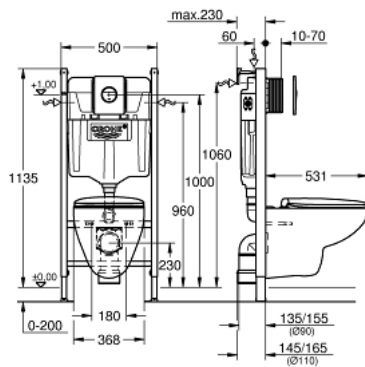

39 417 000 SOLIDO 5-IN-1 SET FOR WC, 1.13 M INSTALLATION HEIGHT

PRODUCT DESCRIPTION

- Colour: chrome
- with flushing cistern GD 2
- class 1, full flush 6 l according to EN997
- flushes with 3 l for small flush
- consisting of:
- Solido Compact element for WC (38 939 000)
- Bau Ceramic wall hung WC (39 427 000) including seat and lid (39 493 000)
- Sail flush plate, chrome (38 965 000)
- wall brackets (38 558 00M)
- noise protection (37 131 000)
- including Scandinavian adapter 38 338 000